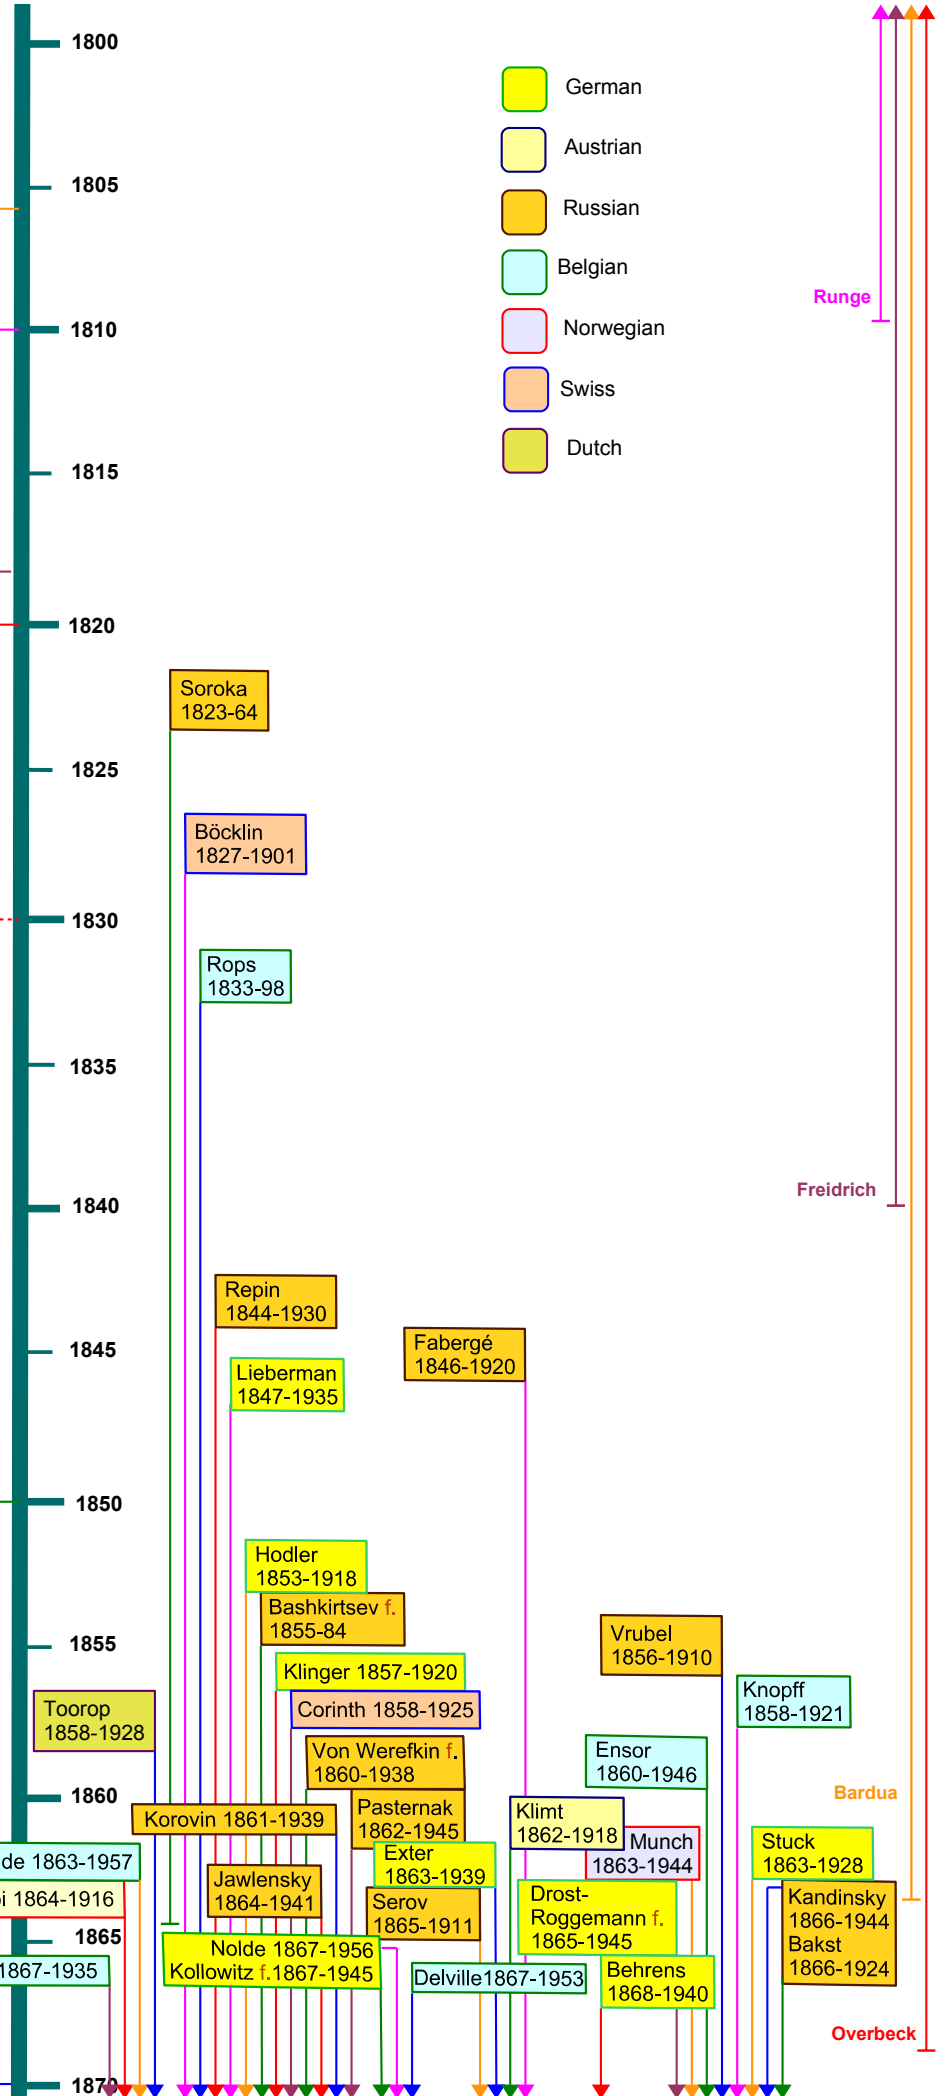

GERMANY AUSTRIA BELGIUM RUSSIA NORWAY

Bardua
Johanna and Adele Schopenhaur
1806

Runge
Colour Spheres
1810

Freidrich
Wanderer Above the Sea Fog
c1818

Overbeck
Self Portrait with Family
c1820/30

Soroka
Reflection in a mirror
1850s

Rops
Woman on a Rocking Horse
1870

- German
- Austrian
- Russian
- Belgian
- Norwegian
- Swiss
- Dutch

Runge

Freidrich

Bardua

Overbeck