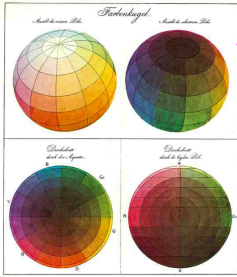

GERMANY AUSTRIA BELGIUM RUSSIA NORWAY

Bardua
Johanna and Adele Schopenhaur
1806

Runge
Colour Spheres
1810

Freidrich
Wanderer Above the Sea Fog
c1818

Overbeck
Self Portrait with Family
c1820/30

Soroka
Reflection in a mirror
1850s