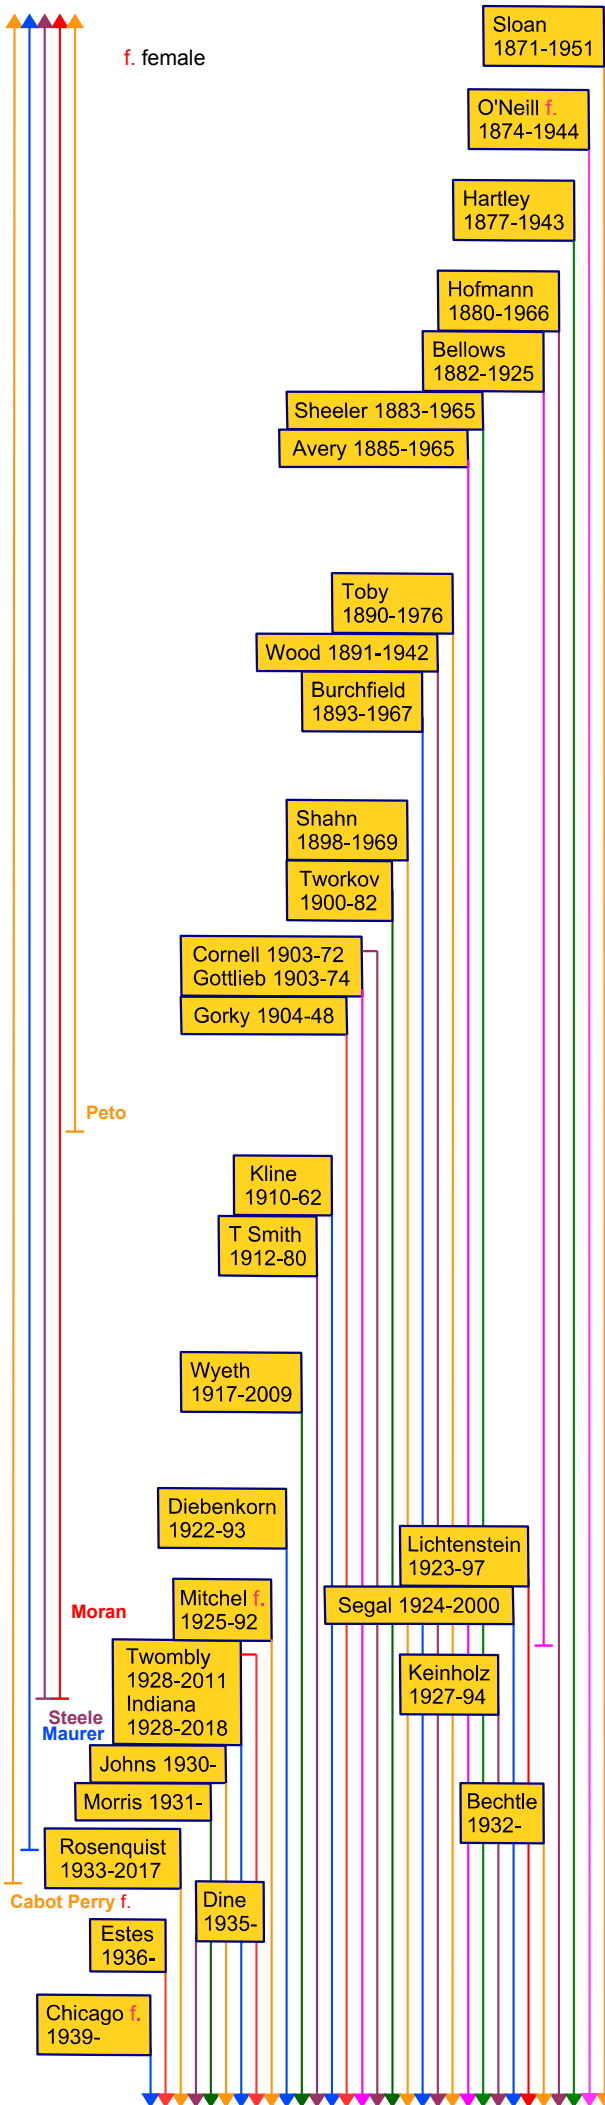

AMERICA

f. female

1870 Sloan 1871-1951

1875 O'Neill Signs' 1904

1875 Moran Grand Canyon of the Colorado River 1892

1880 Steele Old Mill, Brookville, Indiana 1905

1885 Peto Letter Rack 1907

1890 Maurer Landscape 1911

1890 Burchfield Lightning and Thunder at Night 1920

1890 Sloan McSorley's Bar 1912

1890 Hartley Still Life No. 1 1912

1900 Cabot Perry A Snowy Monday 1926

1900 Gorky The Artist and His Mother c.1926-36

1900 Wood America Gothic 1930

1900 Sheeler Classic Landscape 1931

1930 Shahn East Side Soap Box 1936

1930 Cornell Soap Bubble Set 1936

1930 Hofmann Still Life—Yellow Table on Green 1936