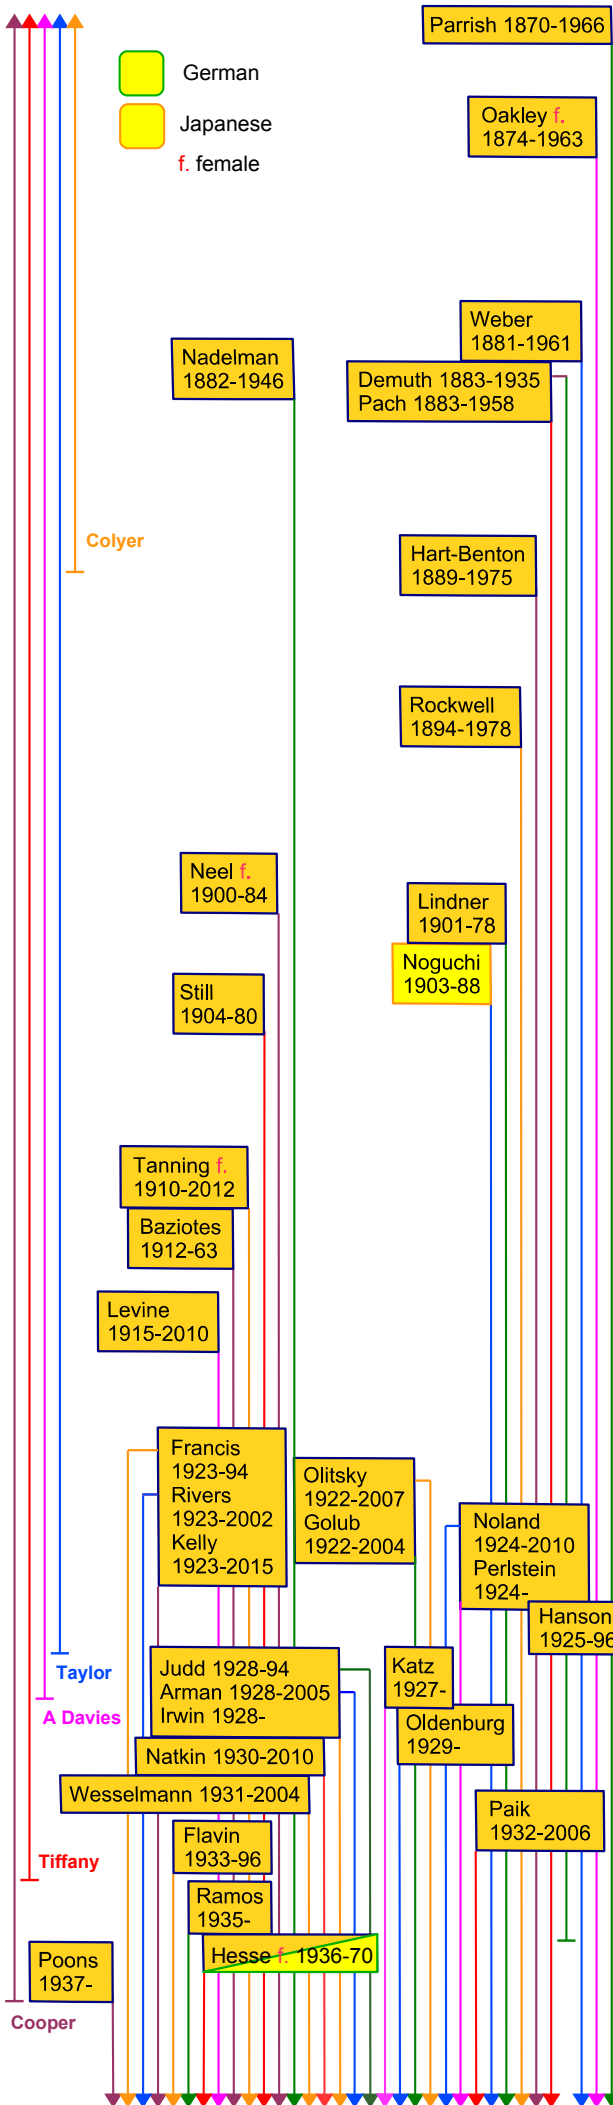

AMERICA

- German
- Japanese
- f. female

Timeline of Artworks (Right Side):

- 1870: **Colyer** *Columbia River, Cascade Mountains, Oregon* 1876
- 1875: **Tiffany** *Market Day Outside the Walls of Tangiers* 1873
- 1880: **Oakley** *Penn meets the Quaker* 1903
- 1885: **Parrish** *The Dinky Bird* 1904
- 1890: **Cooper** *Hudson River Waterfront, N.Y.C.* 1913-21
- 1895: **Taylor** *Figure With Guitar II* 1914
- 1895: **Nadelman** *Horse* c1914
- 1900: **A Davies** *The Dawning* 1915
- 1900: **Weber** *The Visit* 1919
- 1900: **Hart-Benton** *People of Chilmark (Figure Composition)* 1920
- 1910: **Rockwell** *First Scouting Calendar* 1925
- 1910: **A Davies** *Italian Hill Town* c1925
- 1920: **Demuth** *I Saw the Figure 5 in Gold* 1928
- 1925: **Noguchi** *Red Seed* 1928
- 1925: **Neel** *Rhoda Myers with Blue Hat* 1930
- 1935: **Pach** *Self Portrait* 1936
- 1935: **Levine** *Street Scene No 1* 1938