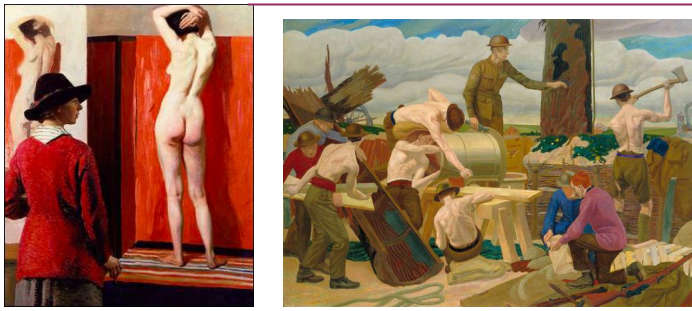

BRITAIN

- Polish
- Australian
- Indian
- f. female

Knight
Self Portrait with Nude 1913

Underwood
Erecting a Camouflage Tree 1919

Knights
Life Study 1920

Kemp-Welch
The Straw Ride 1919

P Gibb
The Mill, Brendon, Exmoor c1925

Dobson
Sir Osbert Sitwell, Bt 1923

Bray
Mural, People's Palace 1930s

Armstrong
Organ Pipes 1929

Eurich
Portland Roads 1935

Collins
The Cells of Night 1934

Rosoman
Auxiliary Fireman
Leonard Rosoman,
Cheapside 1940