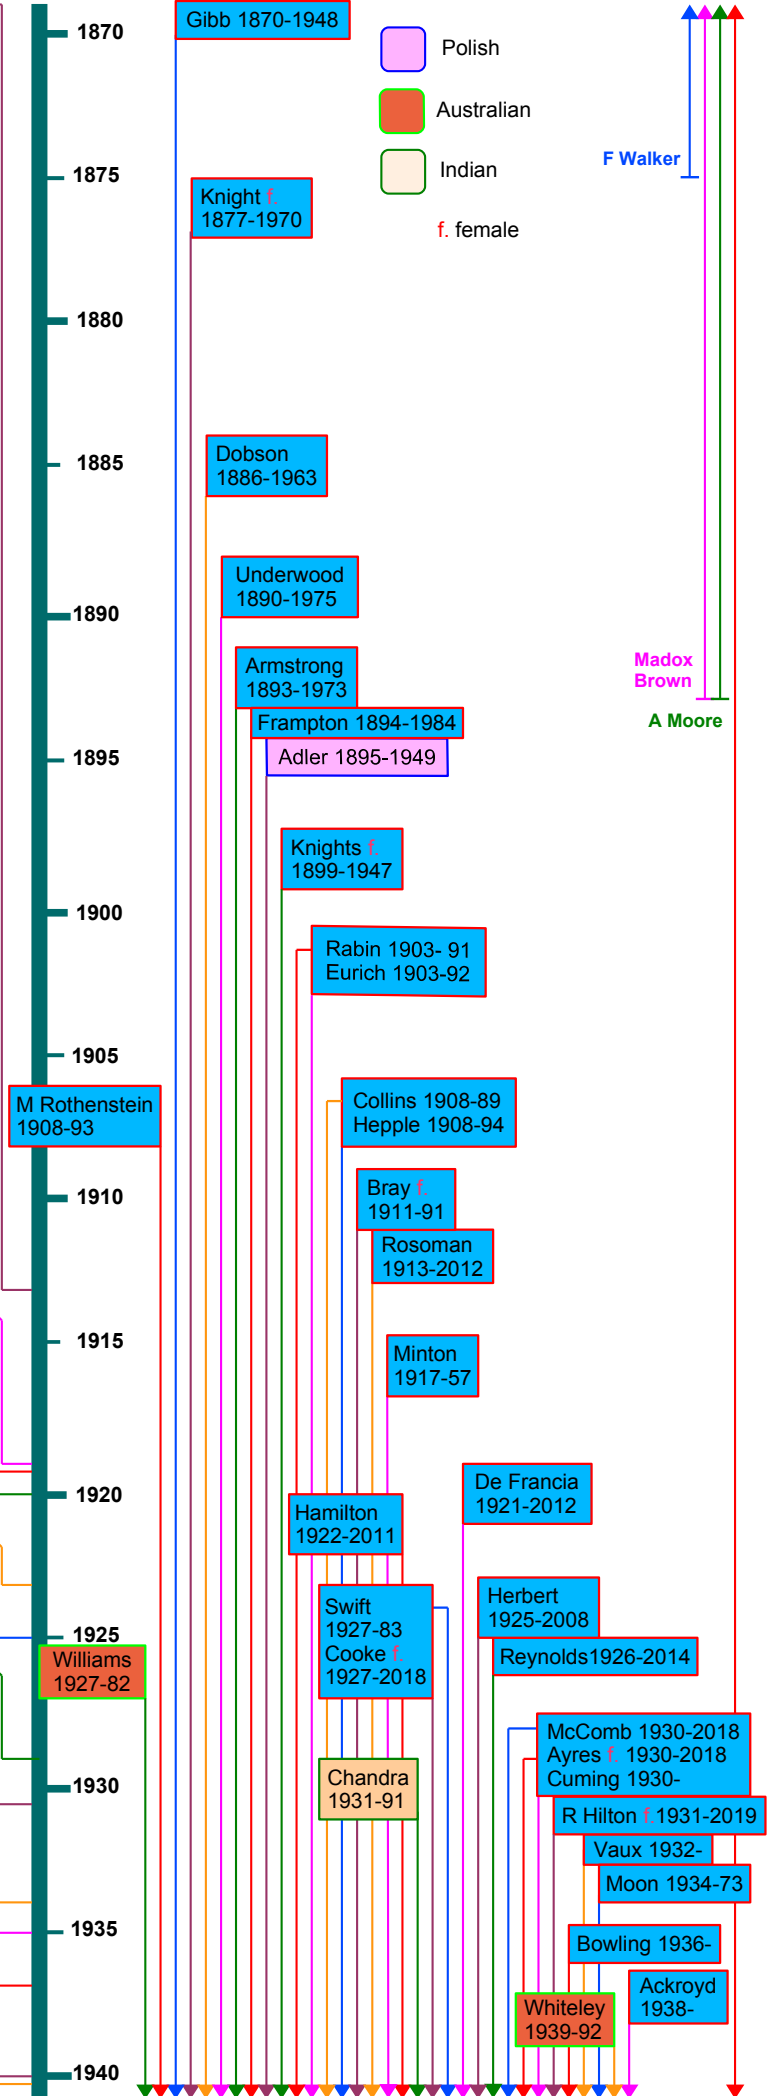

BRITAIN

- Polish
- Australian
- Indian
- f. female

Knight
Self Portrait with Nude 1913

Underwood
Erecting a Camouflage Tree 1919

Knights
Life Study 1920

Kemp-Welch
The Straw Ride 1919

P Gibb
The Mill, Brendon, Exmoor c1925

Dobson
Sir Osbert Sitwell, Bt 1923

Bray
Mural, People's Palace 1930s

Armstrong
Organ Pipes 1929

Eurich
Portland Roads 1935

Collins
The Cells of Night 1934

Rosoman
Auxiliary Fireman
Leonard Rosoman,
Cheapside 1940

Adler
Woman with Hat 1940

Frampton
A Game of Patience 1937

Kemp-Welch f.