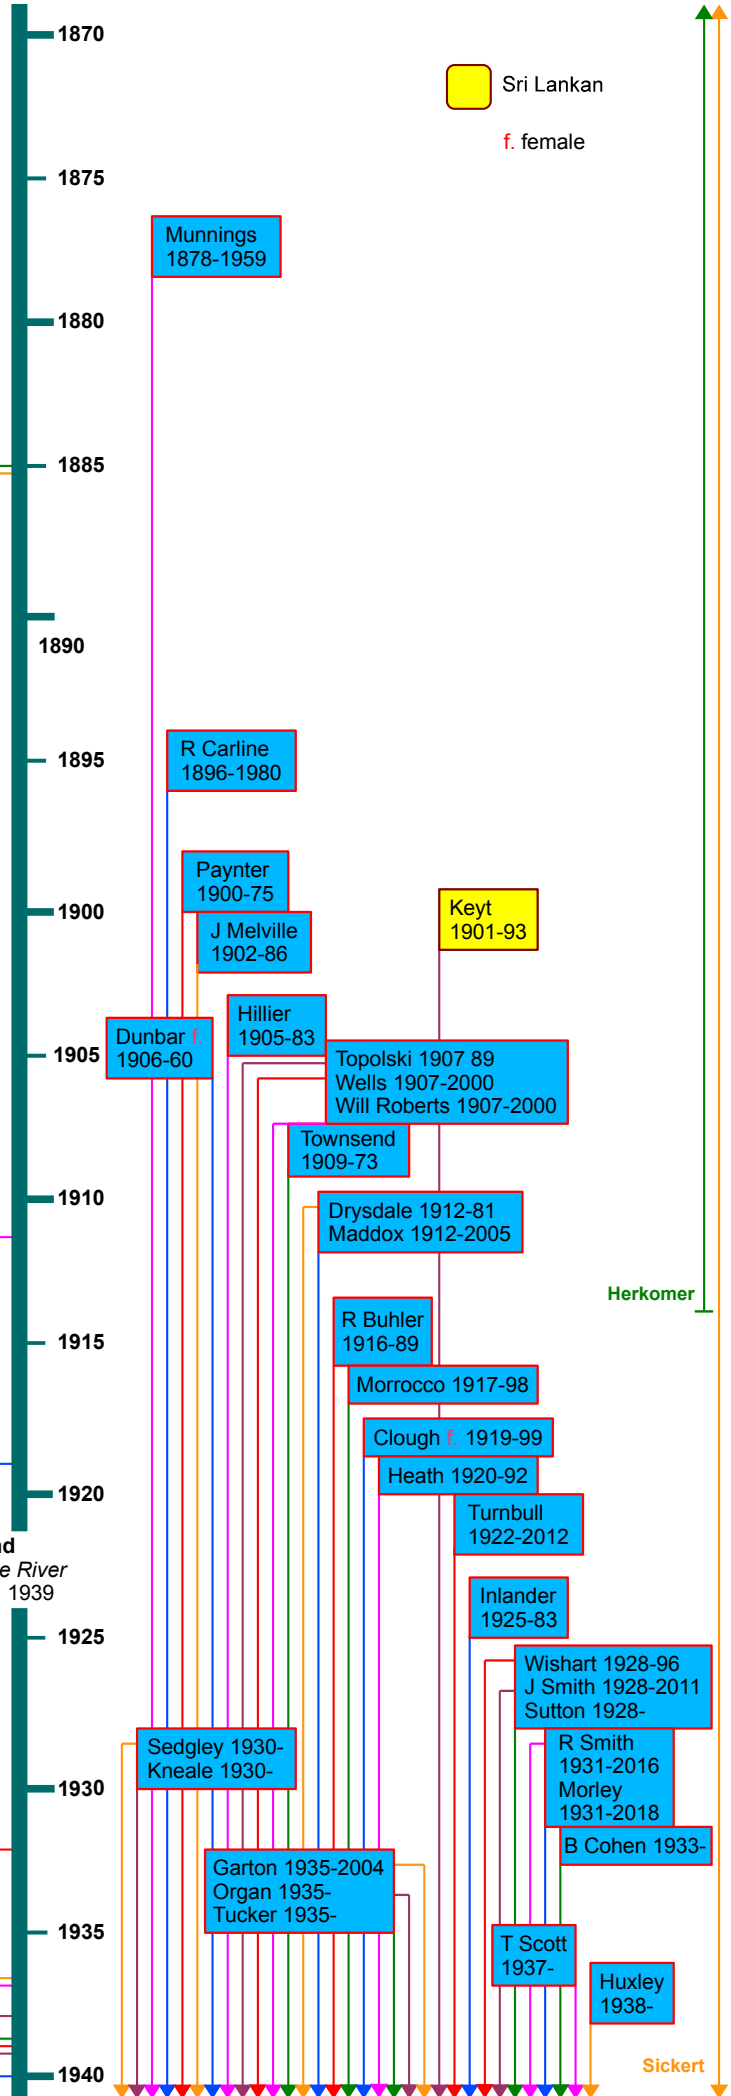

BRITAIN

**Herkomer**  
*Hard Times* 1885

**Sickert**  
*The Laundry Shop* 1885

**R Carline**  
*Siege of Kut-el-Amarseen from the Air; British 'Maurice Farman' aeroplane approaching, attacked by Enemy 'Fokker'* 1919

**Munnings**  
*Gravel Pit in Suffolk* c1911

**Melville**  
*Landscape* 1937

**Paynter**  
*Women Reclining* 1932

**Keyt**  
*Musician* 1938

**Hillier**  
*La Route des Alpes* 1937

**Buhler**  
*Early Morning* 1939

**Townsend**  
*View across the River to Tovil, Kent* 1939

**Drysdale**  
*Sunday Evening* 1941

**Maddox**  
*The Strange Country* 1940

**Topolski**  
*George Bernard Shaw* 1939

Herkomer

Sickert