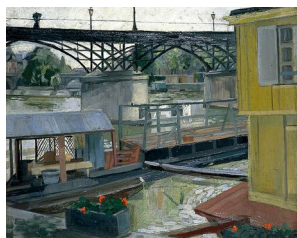

D Hill La Passerelle des Arts
(Le Pont des Arts) 1939