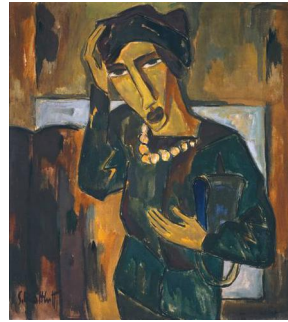

GERMANY AUSTRIA

Eckmann
Jugend Nr. 14
1896

Heckle
Franz with Doll
1910

Kirchner
Self Portrait as a Soldier
1915

Hubbuck
Self Porrait
1927

Moholy-Nagy
Z VII 1926

Schmidt-Rottluff
Woman with a Bag
1915

Baluschek
Corner of the Big City
1929

Seiwert
Self-portrait 1928

Gunta Stözl
"Slit Tapestry Red/Green" 1927/28

Friedlaender
Fid-Fid
1931

Hoerle
Monument to the Unknown Prosthesis
1930

Huber
Temptation of Christ
Stained glass
1938-40

Weinmair
Organ Grinder
1939