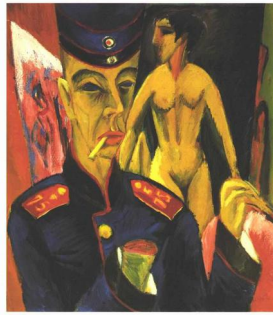

GERMANY AUSTRIA

Eckmann
Jugend Nr. 14
1896

Heckle
Franz with Doll
1910

Kirchner
Self Portrait as a Soldier
1915

Hubbuck
Self Porrait
1927

Moholy-Nagy
Z VII 1926

Schmidt-Rottluff
Woman with a Bag
1915

Baluschek
Corner of the Big City
1929

Seiwert
Self-portrait 1928

Gunta Stözl
"Slit Tapestry Red/Green" 1927/28

Friedlaender
Fid-Fid
1931

Hoerle
Monument to the Unknown Prosthesis
1930

Huber
Temptation of Christ
Stained glass
1938-40

Weinmair
Organ Grinder
1939