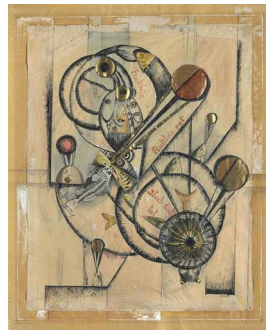

GERMANY AUSTRIA

Meyer-Amden
Amden Landscape
1913

P Crodel
Spring Landscape
with Ox-plow
1886

Von Freytag-Loringhoven
(and **M. Schamberg**)
"God" 1917

Kenner
P.o.w. Camp, a Sunday Morning
1915

Mense
Portrait of Heinrich
Maria Davringhausen 1922

Kanoldt
Still Life II 1922

Bergmann-Michel
Little Red Stick Fish
You Are Dead 1918

Mammen
Before the Performance
1928

Scholz
Self-Portrait in front of
an Advertising Column 1926

Grossberg
Composition with Turbine 1929

H Grundig
Portrait of Lea 1928

- German
- Swiss
- Israeli
- Mexican
- f. female