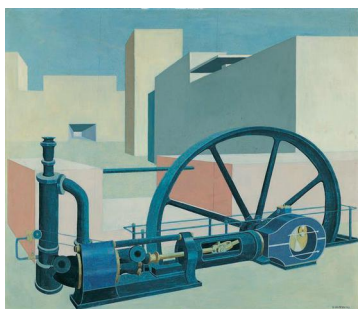

GERMANY AUSTRIA

Meyer-Amden
Amden Landscape
1913

P Crodel
Spring Landscape
with Ox-plow
1886

Von Freytag-Loringhoven
(and **M. Schamberg**)
"God" 1917

Kenner
P.o.w. Camp, a Sunday Morning
1915

Mense
Portrait of Heinrich
Maria Davringhausen 1922

Kanoldt
Still Life II 1922

Bergmann-Michel
Little Red Stick Fish
You Are Dead 1918

Mammen
Before the Performance
1928

Scholz
Self-Portrait in front of
an Advertising Column 1926

Grossberg
Composition with Turbine 1929