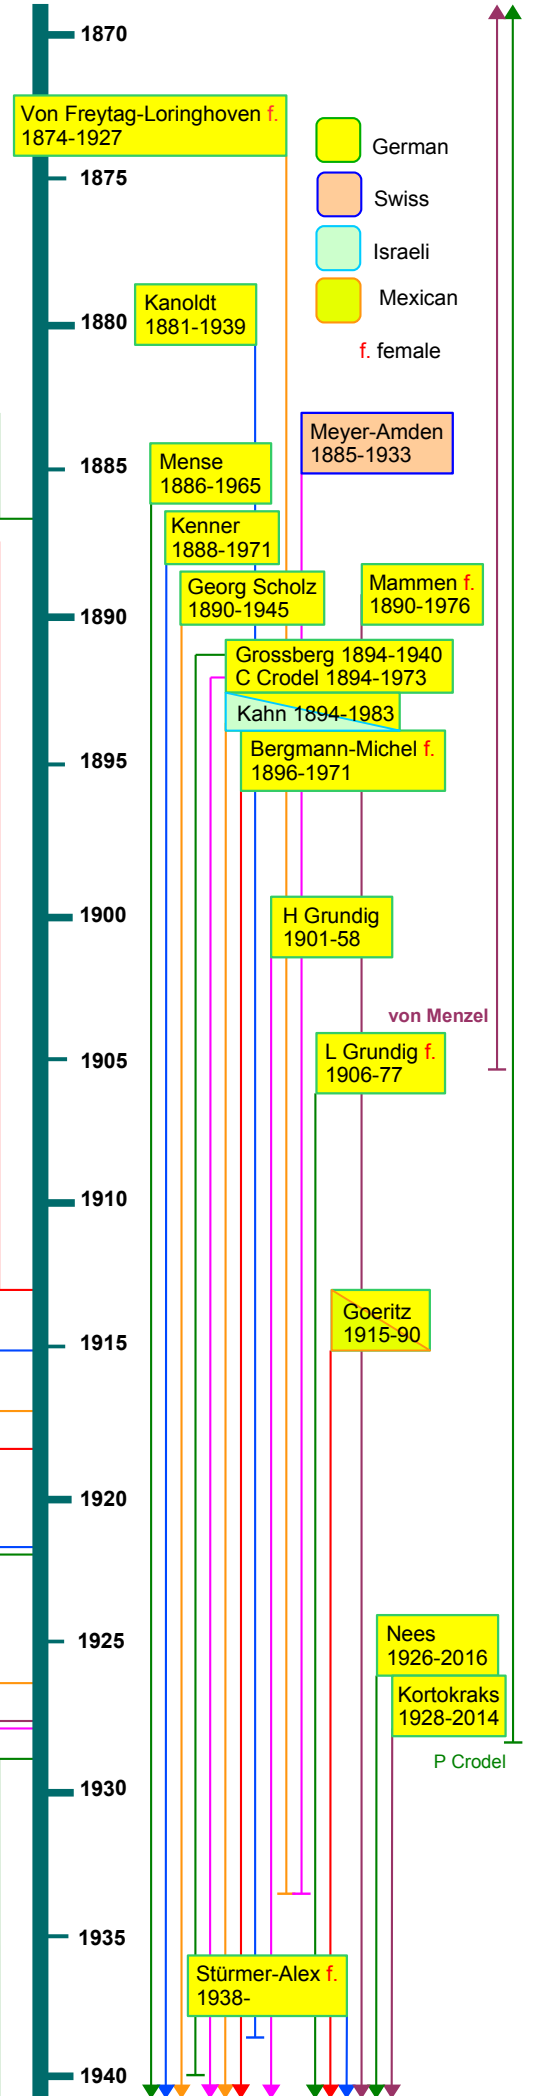

GERMANY AUSTRIA

Meyer-Amden
Amden Landscape
1913

P Crodel
Spring Landscape
with Ox-plow
1886

Von Freytag-Loringhoven
(and **M. Schamberg**)
"God" 1917

Kenner
P.o.w. Camp, a Sunday Morning
1915

Mense
Portrait of Heinrich
Maria Davringhausen 1922

Kanoldt
Still Life II 1922

Bergmann-Michel
Little Red Stick Fish
You Are Dead 1918

Mammen
Before the Performance
1928

Scholz
Self-Portrait in front of
an Advertising Column 1926

Grossberg
Composition with Turbine 1929

H Grundig
Portrait of Lea 1928

- German
- Swiss
- Israeli
- Mexican
- f. female