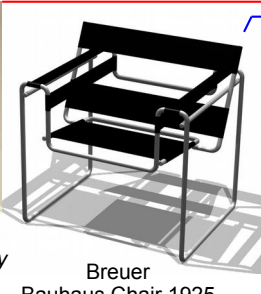

Bogler
Mocha Machine 1923

Peché
Cabine 1918

Brandt
Tea pot in silver and ebony
1924

Breuer
Bauhaus Chair 1925

Przymbel
Tea Caddy
1926

**Reich and
van der Rohe**
Barcelona chair 1929

Frankl
"Skyscraper" Step Table
Late 1920s